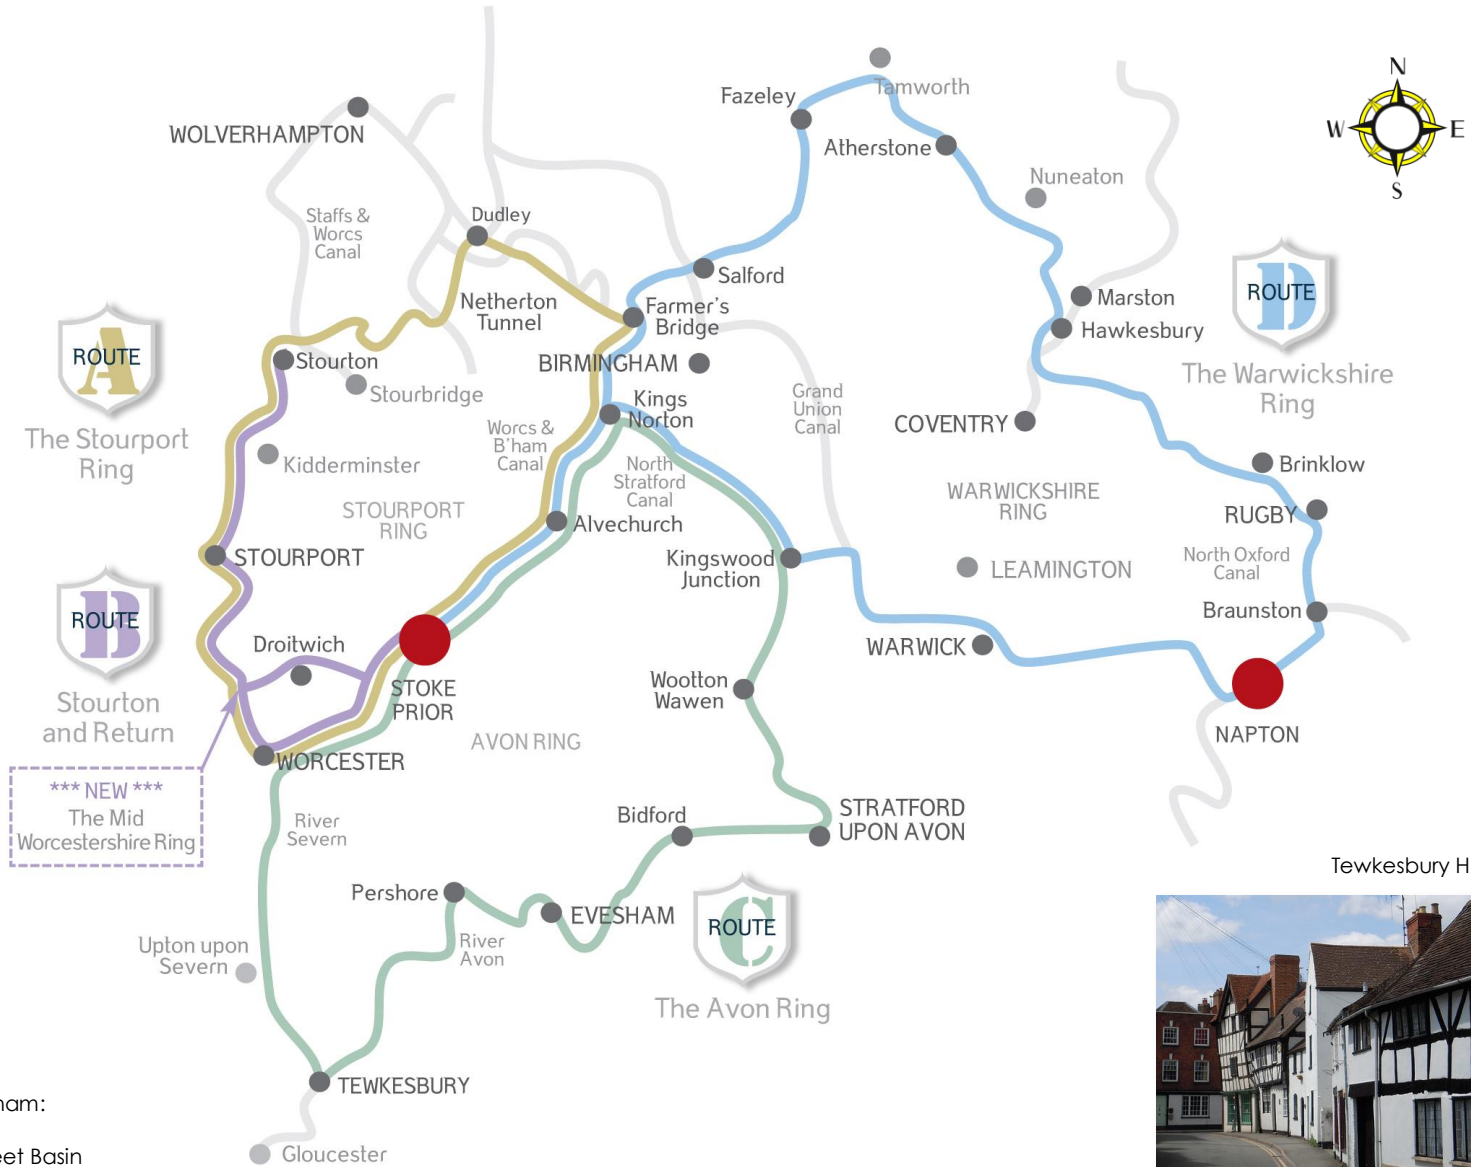

STOKE PRIOR

Stourport (oben)
Black Country Museum (Mitte)

Birmingham:
Marina
Gas Street Basin

Tewkesbury Houses